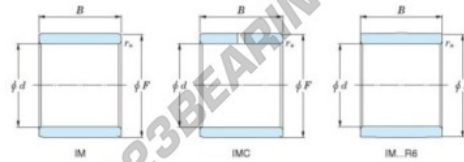

Innenringe IM-19045-JTEKT - IM-19045-JTEKT

<https://www.123kugellager.at/kugellager-gehauselager/nadellager/innenringe/im-19045-jtekt>

Boundary dimensions

Metric combined

Bearing No.	Boundary dimensions(mm)			
	d	F	B	rs
IM 19045	45	50	30,5	0,65