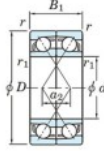

Rillenkugellager einreihig 7068-BDF-FY-JTEKT - 7068-BDF-FY-JTEKT

<https://www.123kugellager.at/kugellager-gehauselager/rillenkugellager/einreihig/7068-bdf-fy-jtekt>

Boundary dimensions

Single row bearings Face to face (FF)

Bearing No.	Boundary dimensions (mm)					Basic load ratings (kN)		Fatigue load limit (kN)	factor	Limiting speeds (min-1)
	d	D	B	r1 (min)	r2 (min)	Cr	Cor	— — —	f0	Grease lub.
7068BDF FY	340	520	164	5	-	914	1550	38,7	-	640