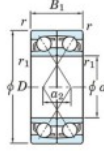

## Rillenkugellager einreihig 7340-BDF-FY-JTEKT - 7340-BDF-FY-JTEKT

<https://www.123kugellager.at/kugellager-gehauselager/rillenkugellager/einreihig/7340-bdf-fy-jtekt>

Boundary dimensions

Ball bearings Face to face (FF)

Bearing No.	Boundary dimensions(mm)					Basic load ratings(kN)		Fatigue load factor		Limiting speeds(min-1)
	d	D	B	r1(min)	r1(max)	Cr	Cor	Cu	f0	Grease Lub.
7340BDF FY	200	420	160	5	-	878	1200	35.3	-	1000