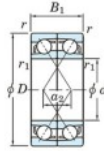

## Rillenkugellager einreihig 7938-CDF-FY-JTEKT - 7938-CDF-FY-JTEKT

<https://www.123kugellager.at/kugellager-gehauselager/rillenkugellager/einreihig/7938-cdf-fy-jtekt>

Boundary dimensions

(Single row bearings Face to face (FF))

Bearing No.	Boundary dimensions(mm)					Basic load ratings(kN)		Fatigue load limit(kN) C <sub>u</sub>	factor f <sub>0</sub>	Limiting speeds(min-1) Grease Lub.
	d	D	B	r1(min)	r1(max)	C <sub>r</sub>	C <sub>0r</sub>			
7938CDF FY	190	260	66	2	-	322	394	13.7	16.5	2700