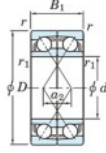

Rillenkugellager einreihig 7234-BDF-FY-JTEKT - 7234-BDF-FY-JTEKT

<https://www.123kugellager.at/kugellager-gehauselager/rillenkugellager/einreihig/7234-bdf-fy-jtekt>

Boundary dimensions

Angular ball bearings Face to face (FF)

Bearing No.	Boundary dimensions (mm)					Basic load ratings (kN)		Fatigue load factor		Limiting speeds (min-1)
	d	D	B	r (min)	r1 (min)	Cr	Cor	Ca	f0	Grease lub.
7234BDF FY	170	310	104	4	-	497	600	20	-	1400