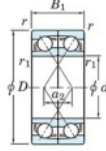

Rillenkugellager einreihig 7034-CDF-FY-JTEKT - 7034-CDF-FY-JTEKT

<https://www.123kugellager.at/kugellager-gehauselager/rillenkugellager/einreihig/7034-cdf-fy-jtekt>

Boundary dimensions

Single ball bearings Face to face (FF)

| Bearing No. | Boundary dimensions(mm) | | | | | Basic load ratings(kN) | | Fatigue load factor | | Limiting speeds(min-1) |
|-------------|-------------------------|-----|----|---------|---------|------------------------|-----|---------------------|------|------------------------|
| | d | D | B | r1(min) | r1(max) | Cr | Cor | ff | f0 | Grease lub. |
| 7034CDF FY | 170 | 260 | 84 | 2.1 | - | 415 | 469 | 17.9 | 15.9 | 2900 |