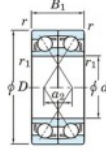

Rillenkugellager einreihig 7034-CDF-FY-JTEKT - 7034-CDF-FY-JTEKT

<https://www.123kugellager.at/kugellager-gehauselager/rillenkugellager/einreihig/7034-cdf-fy-jtekt>

Boundary dimensions

Single ball bearings Face to face (FF)

Bearing No.	Boundary dimensions (mm)					Basic load ratings (kN)		Fatigue load factor		Limiting speeds (min-1)
	d	D	B	r1 (mm)	r2 (mm)	Cr	Cor	f0	Grease lub.	
7034CDF FY	170	260	84	2.1	-	415	469	17.9	15.9	2900