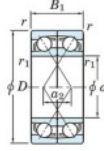

Rillenkugellager einreihig 7228-CDF-FY-JTEKT - 7228-CDF-FY-JTEKT

<https://www.123kugellager.at/kugellager-gehauselager/rillenkugellager/einreihig/7228-cdf-fy-jtekt>

Boundary dimensions

Angular ball bearings Face to face (FF)

Bearing No.	Boundary dimensions(mm)					Basic load ratings(kN)		Fatigue load factor		Limiting speeds(min-1)
	d	D	B	r1(min)	r1(max)	Cr	Cor	Cu	f0	Grease lub.
7228CDF FY	140	250	84	3	-	483	508	18.8	14.8	3200