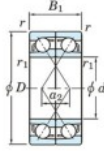

## Rillenkugellager einreihig 7326-CDF-FY-JTEKT - 7326-CDF-FY-JTEKT

<https://www.123kugellager.at/kugellager-gehauselager/rillenkugellager/einreihig/7326-cdf-fy-jtekt>

Boundary dimensions

DEEP BEARING

Single ball bearings Face to face (FF)

| Bearing No. | Boundary dimensions (mm) |     |     |         |          | Basic load ratings (kN) |                 | Fatigue load factor |             | Limiting speeds (min-1) |
|-------------|--------------------------|-----|-----|---------|----------|-------------------------|-----------------|---------------------|-------------|-------------------------|
|             | d                        | D   | B   | r (min) | r1 (min) | C <sub>r</sub>          | C <sub>0r</sub> | f <sub>0</sub>      | Grease lub. |                         |
| 7326CDF FY  | 130                      | 280 | 116 | 4       | -        | 597                     | 629             | 22.7                | 13.7        | 3000                    |