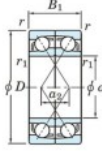

## Rillenkugellager einreihig 7226-BDF-FY-JTEKT - 7226-BDF-FY-JTEKT

<https://www.123kugellager.at/kugellager-gehauselager/rillenkugellager/einreihig/7226-bdf-fy-jtekt>

Boundary dimensions

Original type bearings Face to face (DF)

Bearing No.	Boundary dimensions (mm)					Basic load ratings (kN)		Fatigue load factor		Limiting speeds (min <sup>-1</sup> )
	d	D	B	r (min)	r1 (min)	Cr	C0r	Cu	f0	Grease lub.
7226BDF FY	130	230	80	3	-	360	360	13.9	-	1900