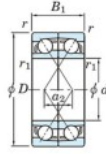

Rillenkugellager einreihig 7026-BDF-FY-JTEKT - 7026-BDF-FY-JTEKT

<https://www.123kugellager.at/kugellager-gehauselager/rillenkugellager/einreihig/7026-bdf-fy-jtekt>

Boundary dimensions

Ball bearings Face to face (FF)

Bearing No.	Boundary dimensions (mm)					Basic load ratings (kN)		Fatigue load factor		Limiting speeds (min ⁻¹)
	d	D	B	r (min)	r1 (min)	C _r	C _{0r}	f ₀	Grease Lub.	
7026BDF FY	130	200	66	2	-	213	226	9.2	-	2100