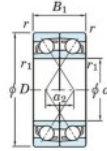

Rillenkugellager einreihig 7924-CDF-FY-JTEKT - 7924-CDF-FY-JTEKT

<https://www.123kugellager.at/kugellager-gehauselager/rillenkugellager/einreihig/7924-cdf-fy-jtekt>

Boundary dimensions

Rolling bearings Face to face (FF)

Bearing No.	Boundary dimensions (mm)					Basic load ratings (kN)		Fatigue load factor		Limiting speeds (min-1)
	d	D	B	r (min)	r1 (min)	C _r	C _{0r}	f ₀	f ₀	Grease lub.
7924CDF FY	120	165	44	1.1	-	146	162	7.1	16.5	4700