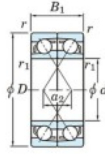

Rillenkugellager einreihig 7322-DF-FY-JTEKT - 7322-DF-FY-JTEKT

<https://www.123kugellager.at/kugellager-gehauselager/rillenkugellager/einreihig/7322-df-fy-jtekt>

Boundary dimensions

For single row bearings Face to face (DF)

Bearing No.	Boundary dimensions(mm)					Basic load ratings(kN)		Fatigue load limit(kN) C _{0r}	factor f ₀	Limiting speeds(min-1) Grease lub.
	d	D	B	r1(min)	r1(max)	C _r	C _{0r}			
7322DF FY	110	240	100	3	-	472	452	17.5	-	2600