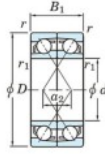

Rillenkugellager einreihig 7221-DF-FY-JTEKT - 7221-DF-FY-JTEKT

<https://www.123kugellager.at/kugellager-gehauselager/rillenkugellager/einreihig/7221-df-fy-jtekt>

Boundary dimensions

Single row bearings Face to face (DF)

Bearing No.	Boundary dimensions(mm)					Basic load ratings(kN)		Fatigue load factor		Limiting speeds(min-1)
	d	D	B	r1(min)	r1(max)	Cr	Cor	fu	f0	Grease lub.
7221DF FY	105	190	72	2.1	-	303	265	13.4	-	3100