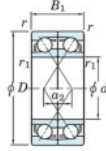

Rillenkugellager einreihig 7320-CDF-FY-JTEKT - 7320-CDF-FY-JTEKT

<https://www.123kugellager.at/kugellager-gehauselager/rillenkugellager/einreihig/7320-cdf-fy-jtekt>

Boundary dimensions

Single ball bearings Face to face (FF)

Bearing No.	Boundary dimensions(mm)					Basic load ratings(kN)		Fatigue load factor		Limiting speeds(min-1)
	d	D	B	r1(min)	r1(max)	Cr	Cor	f0	f0	Grease lub.
7320CDF FY	100	215	94	3	-	400	346	14.2	13.4	4000