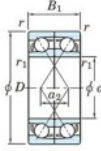

Rillenkugellager einreihig 7918-CDF-FY-JTEKT - 7918-CDF-FY-JTEKT

<https://www.123kugellager.at/kugellager-gehauselager/rillenkugellager/einreihig/7918-cdf-fy-jtekt>

Boundary dimensions

Ball bearings Face to face (FF)

Bearing No.	Boundary dimensions (mm)					Basic load ratings (kN)		Fatigue load limit (kN) C ₁₀	factor f ₀	Limiting speeds (min ⁻¹) Grease lub.
	d	D	B	r (mm)	r1 (mm)	C _r	C _{0r}			
7918CDF FY	90	125	36	1.1	-	80.3	85.2	4.25	16.6	6200