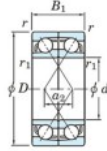

Rillenkugellager einreihig 7414-BDF-FY-JTEKT - 7414-BDF-FY-JTEKT

<https://www.123kugellager.at/kugellager-gehauselager/rillenkugellager/einreihig/7414-bdf-fy-jtekt>

Boundary dimensions

(Single row) bearings Face to face (FF)

Bearing No.	Boundary dimensions (mm)					Basic load ratings (kN)		Fatigue load limit (kN)	factor	Limiting speeds (min-1)
	d	D	B	r1 (min)	r1 (min)	C _r	C _{0r}	C _u	f ₀	Grease lub.
7414BDF FY	70	180	84	3	-	301	237	10.9	-	2300