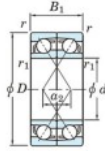

Rillenkugellager einreihig 7913-CDF-JTEKT - 7913-CDF-JTEKT

<https://www.123kugellager.at/kugellager-gehauselager/rillenkugellager/einreihig/7913-cdf-jtekt>

Boundary dimensions

Single row bearings Face to face (FF)

Bearing No.	Boundary dimensions (mm)					Basic load ratings (kN)		Fatigue load factor		Limiting speeds (min-1)
	d	D	B	r (mm)	r1 (mm)	C _r	C _{0r}	C _u	f ₀	Grease lub.
7913CDF FY	65	90	26	1	-	42.2	42.3	2.2	16.5	8600