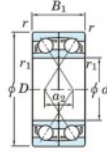

Rillenkugellager einreihig 7411-BDF-FY-JTEKT - 7411-BDF-FY-JTEKT

<https://www.123kugellager.at/kugellager-gehauselager/rillenkugellager/einreihig/7411-bdf-fy-jtekt>

Boundary dimensions

Single row bearings Face to face (FF)

Bearing No.	Boundary dimensions (mm)					Basic load ratings (kN)		Fatigue load limit (kN) - Ca	factor f0	Limiting speeds (min-1) Grease lub.
	d	D	B	r1 (min)	r1 (max)	Cr	Cor			
7411BDF FY	55	140	66	2.1	-	224	153	11	-	3000