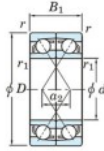

## Rillenkugellager einreihig 7210-BDF-FY-JTEKT - 7210-BDF-FY-JTEKT

<https://www.123kugellager.at/kugellager-gehauselager/rillenkugellager/einreihig/7210-bdf-fy-jtekt>

Boundary dimensions

Angular ball bearings Face to face (FF)

| Bearing No. | Boundary dimensions (mm) |    |    |        |         | Basic load ratings (kN) |                 | Fatigue load factor |                | Limiting speeds (min-1) |
|-------------|--------------------------|----|----|--------|---------|-------------------------|-----------------|---------------------|----------------|-------------------------|
|             | d                        | D  | B  | r (mm) | r1 (mm) | C <sub>r</sub>          | C <sub>0r</sub> | C <sub>u</sub>      | f <sub>0</sub> | Grease lub.             |
| 7210BDF FY  | 50                       | 90 | 40 | 1.1    | -       | 72.5                    | 53.5            | 3.15                | -              | 5100                    |