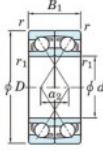

## Rillenkugellager einreihig 7010-CDF-FY-JTEKT - 7010-CDF-FY-JTEKT

<https://www.123kugellager.at/kugellager-gehauselager/rillenkugellager/einreihig/7010-cdf-fy-jtekt>

Boundary dimensions

Angular ball bearings Face to face (DF)

Bearing No.	Boundary dimensions (mm)					Basic load ratings (kN)		Fatigue load factor		Limiting speeds (min <sup>-1</sup> )
	d	D	B	r (mm)	r1 (mm)	Cr	Cor	Cu	f0	Grease lub.
7010CDF FY	50	80	32	1	-	52.7	43.9	2.5	15.7	10000