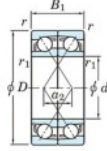

Rillenkugellager einreihig 7307-CDF-FY-JTEKT - 7307-CDF-FY-JTEKT

<https://www.123kugellager.at/kugellager-gehauselager/rillenkugellager/einreihig/7307-cdf-fy-jtekt>

Boundary dimensions

Regular ball bearings Face to face (FF)

Bearing No.	Boundary dimensions (mm)					Basic load ratings (kN)		Fatigue load factor		Limiting speeds (min ⁻¹)
	d	D	B	r (min)	r1 (min)	Cr	Cor	f0	f0	Grease lub.
7307CDF FY	35	80	42	1.5	-	77	47.2	3.5	13.4	11000