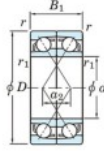

## Rillenkugellager einreihig 7307-BDF-FY-JTEKT - 7307-BDF-FY-JTEKT

<https://www.123kugellager.at/kugellager-gehauselager/rillenkugellager/einreihig/7307-bdf-fy-jtekt>

Boundary dimensions

Single row bearings Face to face (FF)

Bearing No.	Boundary dimensions (mm)					Basic load ratings (kN)		Fatigue load factor		Limiting speeds (min <sup>-1</sup> )
	d	D	B	r (min)	r1 (min)	Cr	Cor	Cu	f0	Grease lub.
7307BDF FY	35	80	42	1.5	-	65.9	40.5	2.65	-	6200