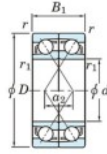

Rillenkugellager einreihig 7207-BDF-FY-JTEKT - 7207-BDF-FY-JTEKT

<https://www.123kugellager.at/kugellager-gehauselager/rillenkugellager/einreihig/7207-bdf-fy-jtekt>

Boundary dimensions

Single ball bearings Face to face (FF)

Bearing No.	Boundary dimensions (mm)					Basic load ratings (kN)		Fatigue load factor		Limiting speeds (min ⁻¹)
	d	D	B	r (min)	r1 (min)	Cr	Cor	Ca	C0	Grease lub.
7207BDF FY	35	72	34	1.1	-	52.1	34.1	2.1	-	6600