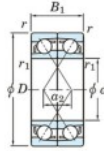

Rillenkugellager einreihig 7306-DF-FY-JTEKT - 7306-DF-FY-JTEKT

<https://www.123kugellager.at/kugellager-gehauselager/rillenkugellager/einreihig/7306-df-fy-jtekt>

Boundary dimensions

Angular ball bearings Face to face (DF)

Bearing No.	Boundary dimensions(mm)					Basic load ratings(kN)		Fatigue load limit(kN)	factor	Limiting speeds(min-1)
	d	D	B	r1(min)	r1(max)	Cr	Cor	Cu	f0	Grease lub.
7306DF FY	30	72	38	1.1	-	61.1	37.8	2.6	-	9200