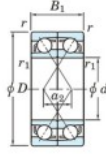

Rillenkugellager einreihig 7006-CDF-FY-JTEKT - 7006-CDF-FY-JTEKT

<https://www.123kugellager.at/kugellager-gehauselager/rillenkugellager/einreihig/7006-cdf-fy-jtekt>

Boundary dimensions

Single ball bearings Face to face (FF)

Bearing No.	Boundary dimensions(mm)					Basic load ratings(kN)		Fatigue load factor		Limiting speeds(min-1)
	d	D	B	r (min)	r1 (min)	Cr	Cor	Ca	f0	Grease lub.
7006CDF FY	30	55	26	1	-	32.2	22	1.4	14.9	16000