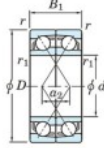

Rillenkugellager einreihig 7006-DF-FY-JTEKT - 7006-DF-FY-JTEKT

<https://www.123kugellager.at/kugellager-gehauselager/rillenkugellager/einreihig/7006-df-fy-jtekt>

Boundary dimensions

(Single row bearings Face to face (DF))

Bearing No.	Boundary dimensions (mm)					Basic load ratings (kN)		Fatigue load factor		Limiting speeds (min-1)
	d	D	B	r (mm)	r1 (mm)	Cr	Cor	Cu	F0	Grease Lub.
7006DF FY	30	55	26	1	-	29.5	20.2	1.2	-	11000