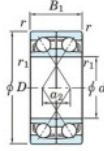

Rillenkugellager einreihig HAR-006-CDF-JTEKT - HAR-006-CDF-JTEKT

<https://www.123kugellager.at/kugellager-gehauselager/rillenkugellager/einreihig/har-006-cdf-jtekt>

Boundary dimensions

Single row bearings Face to face (DF)

Bearing No.	Boundary dimensions (mm)					Basic load ratings (kN)		Fatigue load factor		Limiting speeds (min-1)
	d	D	B	r (min)	r1 (min)	Cr	C0r	C0r	f0	Grease Lub.
HAR006CDF	30	55	26	1	-	-	9.75	-	7.9	21000