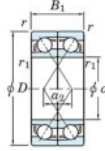

Rillenkugellager einreihig 7305-CDF-FY-JTEKT - 7305-CDF-FY-JTEKT

<https://www.123kugellager.at/kugellager-gehauselager/rillenkugellager/einreihig/7305-cdf-fy-jtekt>

Boundary dimensions

Ball bearings Face to face (FF)

Bearing No.	Boundary dimensions (mm)					Basic load ratings (kN)		Fatigue load factor		Limiting speeds (min ⁻¹)
	d	D	B	r (min)	r1 (min)	C _r	C _{0r}	f ₀	f ₀	Grease lub.
7305CDF FY	25	62	34	1.1	-	53.5	30.6	2.4	12.8	15000