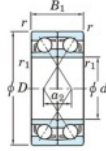

## Rillenkugellager einreihig 7205-CDF-FY-JTEKT - 7205-CDF-FY-JTEKT

<https://www.123kugellager.at/kugellager-gehauselager/rillenkugellager/einreihig/7205-cdf-fy-jtekt>

Boundary dimensions

Regular ball bearings Face to face (FF)

Bearing No.	Boundary dimensions (mm)					Basic load ratings (kN)		Fatigue load factor		Limiting speeds (min-1)
	d	D	B	r1 (min)	r1 (max)	Cr	Cor	f0	f0	Grease Lub.
7205CDF FY	25	52	30	1	-	33.7	20.5	1.4	14	17000