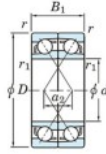

Rillenkugellager einreihig 7404-BDF-FY-JTEKT - 7404-BDF-FY-JTEKT

<https://www.123kugellager.at/kugellager-gehauselager/rillenkugellager/einreihig/7404-bdf-fy-jtekt>

Boundary dimensions

123 BEARING

Single row bearings Face to face (DF)

Bearing No.	Boundary dimensions (mm)					Basic load ratings (kN)		Fatigue load factor		Limiting speeds (min ⁻¹)
	d	D	B	r (mm)	r1 (mm)	Cr	Cor	f0	Grease lub.	
7404BDF FY	20	72	38	1.1	-	68.1	35.9	2.8	-	6400