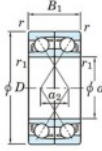

Rillenkugellager einreihig 7202-BDF-FY-JTEKT - 7202-BDF-FY-JTEKT

<https://www.123kugellager.at/kugellager-gehauselager/rillenkugellager/einreihig/7202-bdf-fy-jtekt>

Boundary dimensions

Single row bearings Face to face (FF)

Bearing No.	Boundary dimensions (mm)					Basic load ratings (kN)		Fatigue load factor		Limiting speeds (min-1)
	d	D	B	r (mm)	r1 (mm)	Cr	Cor	Cu	f0	Grease lub.
7202BDF FY	15	35	22	0.6	-	15.1	7.85	0.52	-	14000