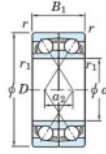

Rillenkugellager einreihig 7201-BDF-FY-JTEKT - 7201-BDF-FY-JTEKT

<https://www.123kugellager.at/kugellager-gehauselager/rillenkugellager/einreihig/7201-bdf-fy-jtekt>

Boundary dimensions

Single ball bearings Face to face (FF)

Bearing No.	Boundary dimensions(mm)					Basic load ratings(kN)		Fatigue load factor		Limiting speeds(min-1)
	d	D	B	r1(min)	r1(max)	Cr	Cor	Ca	Ca0	Grease lub.
7201BDF FY	12	32	20	0.6	-	14	6.8	0.48	-	16000