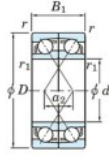

Rillenkugellager einreihig 7220-DF-JTEKT - 7220-DF-JTEKT

<https://www.123kugellager.at/kugellager-gehauselager/rillenkugellager/einreihig/7220-df-jtekt>

Boundary dimensions

Single row bearings Face to face (DF)

Bearing No.	Boundary dimensions(mm)						Basic load ratings(kN)		Fatigue load factor		Limiting speeds(min-1) Grease lub.
	d	D	B	r (min)	r1 (min)	Cr	Cor	Cu	f0		
7220DF	100	180	68	2.1	1.1	292	252	13	-	2600	