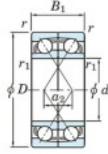

## Rillenkugellager einreihig 7211-CDF-JTEKT - 7211-CDF-JTEKT

<https://www.123kugellager.at/kugellager-gehauselager/rillenkugellager/einreihig/7211-cdf-jtekt>

Boundary dimensions

Angular ball bearings Face to face (DF)

Bearing No.	Boundary dimensions(mm)					Basic load ratings(kN)		Fatigue load factor		Limiting speeds(min-1)
	d	D	B	r (min)	r1 (min)	Cr	Cor	f0	f0	Grease lub.
7211CDF	55	100	42	1.5	1	112	86.1	5.6	14.6	6700