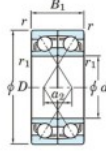

Rillenkugellager einreihig 7209-CDF-JTEKT - 7209-CDF-JTEKT

<https://www.123kugellager.at/kugellager-gehauselager/rillenkugellager/einreihig/7209-cdf-jtekt>

Boundary dimensions

Single ball bearings Face to face (DF)

Bearing No.	Boundary dimensions (mm)						Basic load ratings (kN)		Fatigue load factor		Limiting speeds (min-1)
	d	D	B	r (min)	r1 (min)	Cr	Cor	C0	f0	Grease lub	
7209CDF	45	85	38	1.1	0.6	87.1	61.8	4.2	14.2	8000	