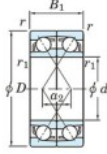

Rillenkugellager einreihig 7307-CDF-JTEKT - 7307-CDF-JTEKT

<https://www.123kugellager.at/kugellager-gehauselager/rillenkugellager/einreihig/7307-cdf-jtekt>

Boundary dimensions

Single ball bearings Face to face (DF)

Bearing No.	Boundary dimensions(mm)					Basic load ratings(kN)		Fatigue load factor		Limiting speeds(min-1)
	d	D	B	r (min)	r1 (min)	Cr	Cor	f0	f0	Grease lub.
7307CDF	35	80	42	1.5	1	86.9	56.6	4.2	13.4	8800