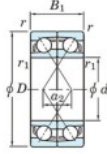

## Rillenkugellager einreihig 7206-DF-JTEKT - 7206-DF-JTEKT

<https://www.123kugellager.at/kugellager-gehauselager/rillenkugellager/einreihig/7206-df-jtekt>

Boundary dimensions

Single ball bearings Face to face (DF)

Bearing No.	Boundary dimensions(mm)						Basic load ratings(kN)		Fatigue load factor		Limiting speeds(min-1)
	d	D	B	r1(min)	r1(max)	Cr	Cor	C2	f0	Grease lub.	
7206DF	30	62	32	1	0.6	45.7	29.7	1.95	-	8000	