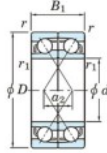

Rillenkugellager einreihig 7305-BDF-JTEKT - 7305-BDF-JTEKT

<https://www.123kugellager.at/kugellager-gehauselager/rillenkugellager/einreihig/7305-bdf-jtekt>

Boundary dimensions

Single row bearings Face to face (DF)

Bearing No.	Boundary dimensions(mm)						Basic load ratings(kN)		Fatigue load factor		Limiting speeds(min-1) Grease lub.
	d	D	B	r1(min)	r2(min)	C _r	C _{0r}	C ₁₀	f0		
7305BDF	25	62	34	1.1	0.6	49.5	29.2	2	-	6600	