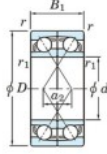

Rillenkugellager einreihig 7205-BDF-JTEKT - 7205-BDF-JTEKT

<https://www.123kugellager.at/kugellager-gehauselager/rillenkugellager/einreihig/7205-bdf-jtekt>

Boundary dimensions

Single row bearings Face to face (DF)

Bearing No.	Boundary dimensions(mm)						Basic load ratings(kN)			Fatigue load limit(kN)	factor	Limiting speeds(min-1)
	d	D	B	r (min)	r1 (min)	Cr	Cor	C0	f0			
7205BDF	25	52	30	1	0.6	29.9	18.8	1.15	-	Grease lub.	7300	