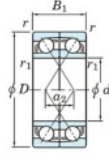

Rillenkugellager einreihig 7300-DF-JTEKT - 7300-DF-JTEKT

<https://www.123kugellager.at/kugellager-gehauselager/rillenkugellager/einreihig/7300-df-jtekt>

Boundary dimensions

Angular ball bearings Face to face (DF)

Bearing No.	Boundary dimensions(mm)						Basic load ratings(kN)		Fatigue load limit(kN)	factor	Limiting speeds(min-1)
	d	D	B	r1(mm)	r2(mm)	Cr	Cor	Grease lub.			
7300DF	10	35	22	0.6	0.3	18.9	8.6	0.68	-	16000	