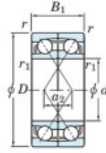

## Rillenkugellager einreihig 7200-DF-JTEKT - 7200-DF-JTEKT

<https://www.123kugellager.at/kugellager-gehauselager/rillenkugellager/einreihig/7200-df-jtekt>

Boundary dimensions

Ball bearings Face to face (DF)

Bearing No.	Boundary dimensions(mm)					Basic load ratings(kN)		Fatigue load limit(kN)	factor	Limiting speeds(min-1)
	d	D	B	r (mm)	r1 (mm)	Cr	Cor			
7200DF	10	30	18	0.6	0.3	11	5.45	0.28	-	18000