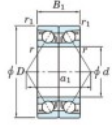

Rillenkugellager einreihig 7220-DB-FY-JTEKT - 7220-DB-FY-JTEKT

<https://www.123kugellager.at/kugellager-gehauselager/rillenkugellager/einreihig/7220-db-fy-jtekt>

Boundary dimensions

Bearing No.	Boundary dimensions (mm)					Basic load ratings (kN)		Fatigue load factor		Limiting speeds (min-1)
	d	D	B	r (mm)	r1 (mm)	Cr	Cor	f0	Gross Ltd	
7220DB FY	100	180	68	2.1	1.1	279	235	12.2	-	3300

PRODUKTMERKMALE

Marke	JTEKT
N° Ean13	3616060647757
Innendurchmesser	100 mm
Außendurchmesser	180 mm
Dicke	68 mm
Grenzdrehzahl	3300 rpm
Dynamische Belastung	179 kN
Statische Belastung	235 kN
Verpackung	1

kontakt@123kugellager.at

+49 (0) 800 001 076 6

CRT4 de Lesquin 60 Rue Du Haut De Sainghin 59273 Fretin FRANCE