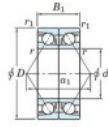

Rillenkugellager einreihig 7208-CDB-JTEKT - 7208-CDB-JTEKT

<https://www.123kugellager.at/kugellager-gehauselager/rillenkugellager/einreihig/7208-cdb-jtekt>

Boundary dimensions

Bearing No.	Boundary dimensions (mm)					Basic load ratings (kN)		Fatigue load limit (kN)	Factor	Limiting speeds (min-1)
	d	D	B	r1 (mm)	r2 (mm)	Cr	C0r			
7208CDB	40	80	36	1.1	0.6	77.6	54.3	3.7	14.2	8800

PRODUKTMERKMALE

Marke	JTEKT
N° Ean13	3616060644633
Innendurchmesser	40 mm
Außendurchmesser	80 mm
Dicke	36 mm
Grenzdrehzahl	8800 rpm
Dynamische Belastung	77.6 kN
Statische Belastung	54.3 kN
Verpackung	1

kontakt@123kugellager.at

+49 (0) 800 001 076 6

CRT4 de Lesquin 60 Rue Du Haut De Sainghin 59273 Fretin FRANCE