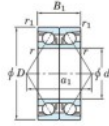

Rillenkugellager einreihig 7202-BDB-JTEKT - 7202-BDB-JTEKT

<https://www.123kugellager.at/kugellager-gehauselager/rillenkugellager/einreihig/7202-bdb-jtekt>

Boundary dimensions

Bearing No.	Boundary dimensions (mm)					Basic load ratings (kN)		Fatigue	factor	Limiting speeds (min-1)
	d	D	B	r1 (mm)	r2 (mm)	Cr	Cor	load limit (kN)		
7202BDB	15	35	22	0.6	0.3	15.1	7.85	0.52	80	Grease lub 11000

PRODUKTMERKMALE

Marke	JTEKT
N° Ean13	4549250192470
Innendurchmesser	15 mm
Außendurchmesser	35 mm
Dicke	22 mm
Grenzdrehzahl	11000 rpm
Dynamische Belastung	15.1 kN
Statische Belastung	7.85 kN
Verpackung	1

kontakt@123kugellager.at

+49 (0) 800 001 076 6

CRT4 de Lesquin 60 Rue Du Haut De Sainghin 59273 Fretin FRANCE