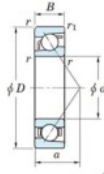

Rillenkugellager einreihig 7060-FY-JTEKT - 7060-FY-JTEKT

<https://www.123kugellager.at/kugellager-gehauselager/rillenkugellager/einreihig/7060-fy-jtekt>

Boundary dimensions

Single row angular bearing

Bearing No.	Boundary dimensions(mm)					Basic load ratings(kN)		Fatigue load limit(kN)	factor	Limiting speed(min ⁻¹)
	d	D	B	r1(mm)	r(mm)	Cr	Cor	Cu	f0	Grease Lub.
7060 FY	300	460	74	4	1.5	533	680	18	-	1300