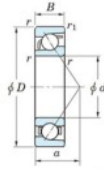

Rillenkugellager einreihig 7240-B-FY-JTEKT - 7240-B-FY-JTEKT

<https://www.123kugellager.at/kugellager-gehauselager/rillenkugellager/einreihig/7240-b-fy-jtekt>

Boundary dimensions

Single row angular bearing

Bearing No.	Boundary dimensions(mm)					Basic load ratings(kN)		Fatigue load limit(kN)		factor	Limiting speeds(min-1) (Grease lub.)
	d	D	B	r1(mm)	r1(mm)	Cr	C0r	Cu	10		
7240B FY	200	360	58	4	1.5	365	384	11.9	-	-	1400