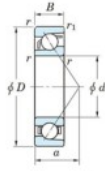

Rillenkugellager einreihig 7328-B-FY-JTEKT - 7328-B-FY-JTEKT

<https://www.123kugellager.at/kugellager-gehauselager/rillenkugellager/einreihig/7328-b-fy-jtekt>

Boundary dimensions

Single row angular bearing

Bearing No.	Boundary dimensions(mm)					Basic load ratings(kN)		Fatigue load limit(kN)		factor	Limiting speeds(min-1) Grease lub.
	d	D	B	r1(mm)	r1(mm)	Cr	Cor	Cu	fu		
7328B FY	140	300	62	4	1.5	378	344	12	-	1900	