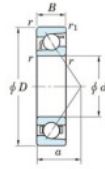

## Rillenkugellager einreihig 7020-B-FY-JTEKT - 7020-B-FY-JTEKT

<https://www.123kugellager.at/kugellager-gehauselager/rillenkugellager/einreihig/7020-b-fy-jtekt>

Boundary dimensions

Single row angular bearing

Bearing No.	Boundary dimensions(mm)					Basic load ratings(kN)		Fatigue load limit(kN)		factor	Limiting speeds(min-1) Grease lub.
	d	D	B	r1(mm)	r2(mm)	Cr	Cor	Co	Co		
7020B FY	100	150	24	1.5	1	76.5	63.6	2.95	-	-	3500