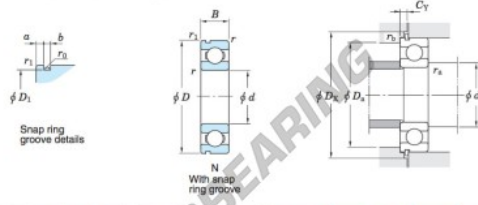

Rillenkugellager einreihig 6024-N-JTEKT - 6024-N-JTEKT

<https://www.123kugellager.at/kugellager-gehauselager/rillenkugellager/einreihig/6024-n-jtekt>

Single-row deep groove ball bearings ———— **Koyo**
snap ring groove type
locating snap ring type

Boundary dimensions (mm)				Basic load ratings (kN)			Factor		Limiting speeds (min ⁻¹)		Bearing No.		D ₁ max.
d	D	B	r	C ₁₀	C ₉₀	f ₀	Grease lub.	Oil lub.	With snap ring groove	With locating snap ring	6024N		
120	180	28	2	0.5	85.0	79.3	15.9	3 600	4 200			173.66	

Dimensions of snap ring groove (mm)			Dimensions of locating snap ring (mm)		Mounting dimensions (mm)							(Refer.) Mass (kg)	(Refer.) Bearing No.
a	b	r ₀	D ₂	f	d ₄	D ₄	D ₅	C _γ	r ₆	r ₇	r ₈	r ₉	6024N
max.	±0.15	max.	max.	±0.05	max.	max.	min.	max.	max.	max.	max.	max.	2.07
3.71	3.65	0.6	192.9	3.05	129	171	195	6.45	2	0.5			6024N