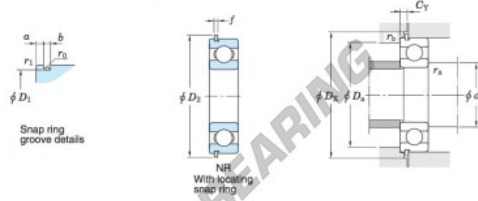

Rillenkugellager einreihig 6222-NR-JTEKT - 6222-NR-JTEKT

<https://www.123kugellager.at/kugellager-gehauselager/rillenkugellager/einreihig/6222-nr-jtekt>

Single-row deep groove ball bearings ————— **Koyo**
snap ring groove type
locating snap ring type

Boundary dimensions (mm)				Basic load ratings (kN)			Factor		Limiting speeds (min ⁻¹)		Bearing No.		D ₁ max.
d	D	B	r	C	C _{10r}	f _s	Grease lub.	Oil lub.	With snap ring groove	With locating snap ring	6222NR	193.65	
110	200	38	2.1	0.5	144	117	14.4	3 100	3 700				

Dimensions of snap ring groove (mm)			Dimensions of locating snap ring (mm)		Mounting dimensions (mm)							(Refer.) Mass (kg)	(Refer.) Bearing No.
a	b	r ₀	D ₂	f	d _{4a}	D _{4a}	D _{4c}	C _γ	r _{3a}	r _{3b}	r _{3c}	4.36	6222N
max.	±0.15	max.	max.	±0.05	min.	max.	min.	max.	max.	max.	max.		
5.69	3.65	0.6	212.9	3.05	121	189	215	8.44	2	0.5			